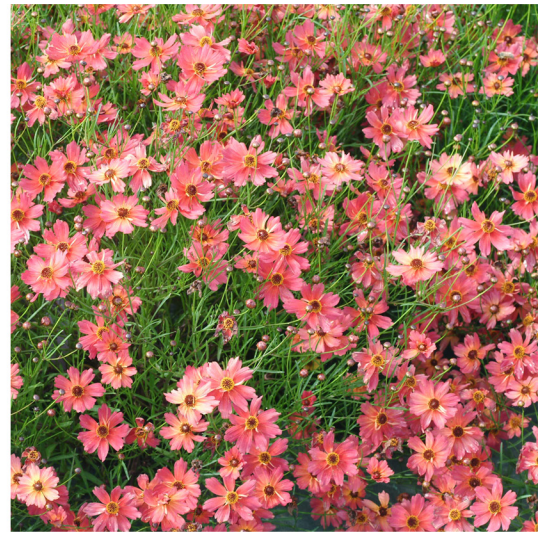

## 'RUM PUNCH'

- Merchandise with 'Mango Punch' for maximum sales
- Massive quantities of fruity, orange-rose flowers that look good enough to drink!
- Blooms all summer over a mound of rich green foliage only 14" tall
- Wonderful addition to the mixed border or in containers
- Foliage Height: 12" - Foliage Spread: 18" - Flower Height: 14"
- Zones 9-10 - Full sun