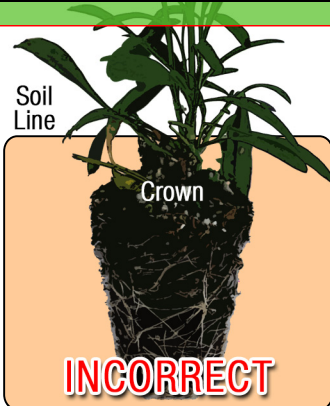

Growing Recipe

ANTIRRHINUM REVELATION® 'CREAM'

REVELATION® SERIES

Approximate Finish Time From Liner

☐ = Minimum ☐ = Maximum

pH: 5.5 - 6.2

Fertilization Recommendations: 100 - 200 PPM

EC: 1.0 - 2.0

Day Length for Flowering: Quantitative Long Day

Do NOT bury the crown of the plug

Description

Hardy Snapdragon parent plants adapted to zones 6-7. Pale, butter cream flowers are stunning as they cover this gorgeous plant. Excellent, full plant habit and rust free foliage. Reblooms in spring and summer. Vigorous and healthy, grows best in well drain, organic rich soil. A new style for this well known genus.