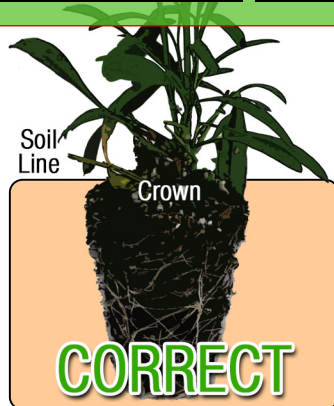

Growing Recipe

ANTIRRHINUM REVELATION® 'CREAM'

REVELATION® SERIES

Approximate Finish Time From Liner

☐ = Minimum ☐ = Maximum

pH: 5.5 - 6.2

Fertilization Recommendations: 100 - 200 PPM

EC: 1.0 - 2.0

Day Length for Flowering: Quantitative Long Day

Do NOT bury the crown of the plug

Description

Hardy Snapdragon parent plants adapted to zones 6-7. Pale, butter cream flowers are stunning as they cover this gorgeous plant. Excellent, full plant habit and rust free foliage. Reblooms in spring and summer. Vigorous and healthy, grows best in well drain, organic rich soil. A new style for this well known genus.