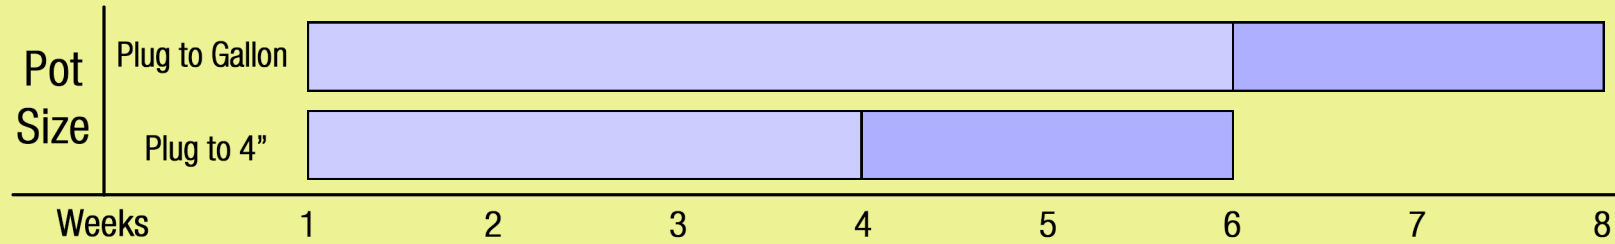

Growing Recipe

ANTIRRHINUM REVELATION® 'CREAM'

REVELATION® SERIES

Approximate Finish Time From Liner

☐ = Minimum ☐ = Maximum

pH: 5.5 - 6.2

Fertilization Recommendations: 100 - 200 PPM

EC: 1.0 - 2.0