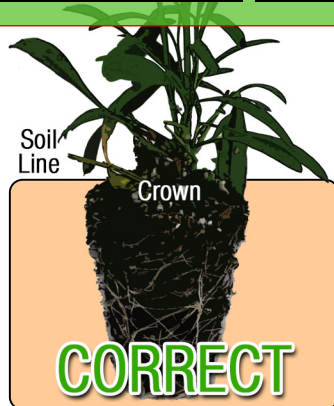

Growing Recipe

ECHINACEA REVELATION® 'MONARCH'

REVELATION® SERIES

Approximate Finish Time From Liner

☐ = Minimum ☐ = Maximum

pH: 5.8 - 6.2

Fertilization Recommendations: 75 - 100 PPM

EC: 0.7 - 2.0

Light Levels: Full sun

Water Requirements: Dry moderately between waterings

Hardiness Zones: 4 - 9

Possible Problems: Insect: Watch for aphids, mites, thrips, whitefly and slugs

Habit: Upright

Diseases: The plants can have leaf spot and crown rot if kept too moist

Day Length for Flowering: Long day

Do NOT bury the crown of the plug

Description

Like it's sister, Echinacea REVELATION® 'Coral', REVELATION® 'Monarch' demands attention in the garden. 'Monarch's' warm peachy-orange tones light up a garden bed like nothing else. The huge flowers are well scented and attract butterflies, hummingbirds, and all sorts of pollinator insects. The large center cone has hosts of finches visiting in the fall, gathering a snack as they pass through.