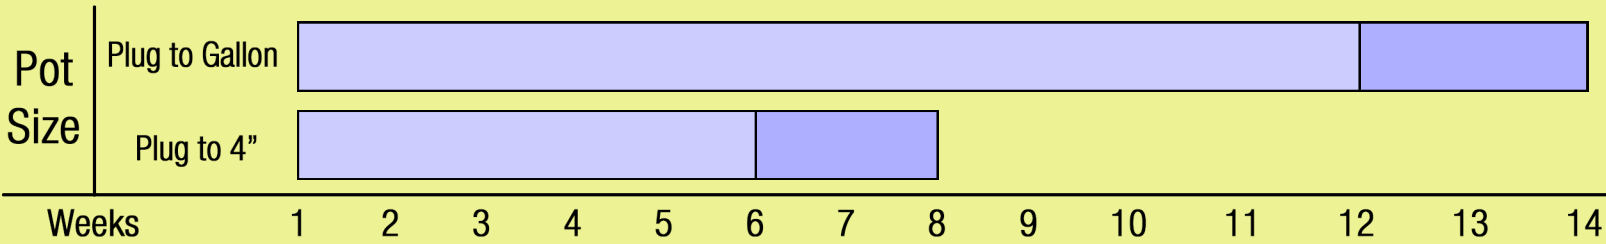

Growing Recipe

ECHINACEA REVELATION® 'MONARCH'

REVELATION® SERIES

Approximate Finish Time From Liner

☐ = Minimum ☐ = Maximum

pH: 5.8 - 6.2

Fertilization Recommendations: 75 - 100 PPM

EC: 0.7 - 2.0

Light Levels: Full sun

Water Requirements: Dry moderately between waterings

Hardiness Zones: 4 - 9

Possible Problems: Insect: Watch for aphids, mites, thrips, whitefly and slugs

Habit: Upright

Diseases: The plants can have leaf spot and crown rot if kept too moist

Day Length for Flowering: Long day

Do NOT bury the crown of the plug

Description

Like it's sister, Echinacea REVELATION® 'Coral', REVELATION® 'Monarch' demands attention in the garden. 'Monarch's' warm peachy-orange tones light up a garden bed like nothing else. The huge flowers are well scented and attract butterflies, hummingbirds, and all sorts of pollinator insects. The large center cone has hosts of finches visiting in the fall, gathering a snack as they pass through.