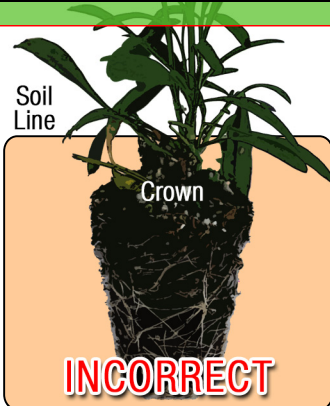

Growing Recipe

ECHINACEA REVELATION® 'MONARCH'

REVELATION® SERIES

Approximate Finish Time From Liner

☐ = Minimum ☐ = Maximum

pH: 5.8 - 6.2

Fertilization Recommendations: 75 - 100 PPM

EC: 0.7 - 2.0

Light Levels: Full sun

Water Requirements: Dry moderately between waterings

Hardiness Zones: 4 - 9

Possible Problems: Insect: Watch for aphids, mites, thrips, whitefly and slugs

Habit: Upright

Diseases: The plants can have leaf spot and crown rot if kept too moist

Day Length for Flowering: Long day

Do NOT bury the crown of the plug

Description

Like it's sister, Echinacea REVELATION® 'Coral', REVELATION® 'Monarch' demands attention in the garden. 'Monarch's' warm peachy-orange tones light up a garden bed like nothing else. The huge flowers are well scented and attract butterflies, hummingbirds, and all sorts of pollinator insects. The large center cone has hosts of finches visiting in the fall, gathering a snack as they pass through.