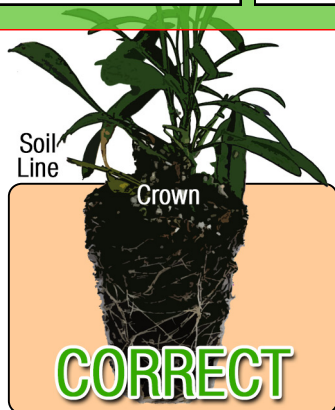

Growing Recipe

HEUCHERA FYRE WING™ 'SPINEL'

FYRE WING™ SERIES

Approximate Finish Time From Liner

☐ = Minimum ☐ = Maximum

pH: 5.8 - 6.2

Fertilization Recommendations: 100 - 150 PPM

EC: 1.5 - 2.5

Light Levels: Full sun to part shade

Water Requirements: Dry moderately between waterings

Hardiness Zones: 4 - 9

Possible Problems: Insect: Root weevils, foliar nematodes are a problem in some areas

Habit: Mounding

Diseases: Root rot may occur with excessive soil moisture. Powdery mildew, rust, and leaf spots may occur.

Day Length for Flowering: Day neutral

Do NOT bury the crown of the plug

Description

Purple-bronze, lacy leaves with hints of red and silver, cover this densely packed plant. Great as a mixed container plant or on its own. Always plush and full. Shy flowering, so it stay looking neat and clean.