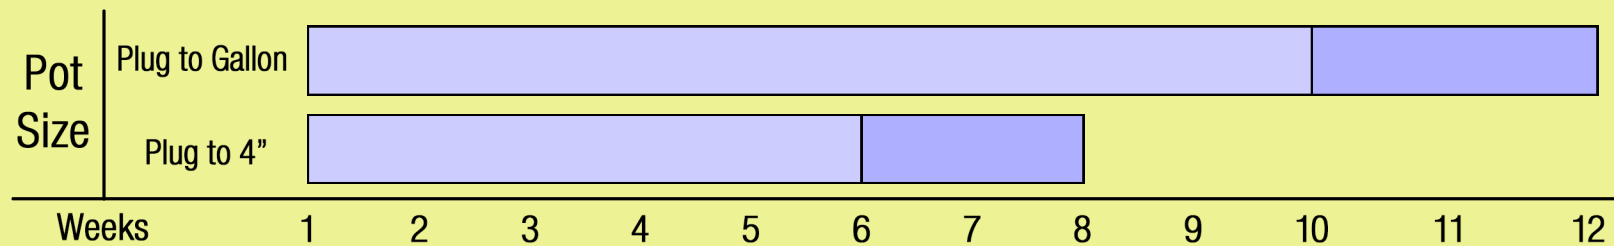

Growing Recipe

HEUCHERA FYRE WING™ 'SPINEL'

FYRE WING™ SERIES

Approximate Finish Time From Liner

☐ = Minimum ☐ = Maximum

pH: 5.8 - 6.2

Fertilization Recommendations: 100 - 150 PPM

EC: 1.5 - 2.5

Light Levels: Full sun to part shade

Water Requirements: Dry moderately between waterings

Hardiness Zones: 4 - 9

Possible Problems: Insect: Root weevils, foliar nematodes are a problem in some areas

Habit: Mounding