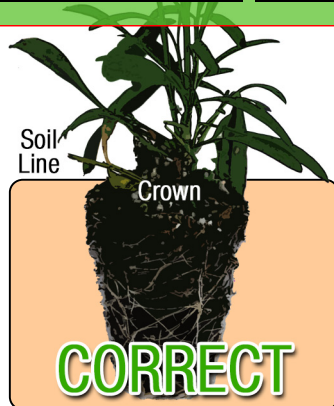

Growing Recipe

HEUCHERA SIRENS' SONG™ 'DARK NIGHT'

SIRENS' SONG™ SERIES

Approximate Finish Time From Liner

 = Minimum  = Maximum

pH: 5.5 - 6.5

Fertilization Recommendations: 100 - 150 PPM

EC: 0.6 - 0.9

Light Levels: Full sun to part shade

Water Requirements: Dry moderately between waterings

Hardiness Zones: 4 - 9

Possible Problems: Insect: Foliar nematodes may be a problem for gardens in susceptible areas. Watch for root weevils.

Habit: Mounding

Diseases: Root rot may occur with excessive soil moisture. Powdery mildew, rust, and leaf spots may occur.

Day Length for Flowering: Day neutral

Do NOT bury the crown of the plug

Description