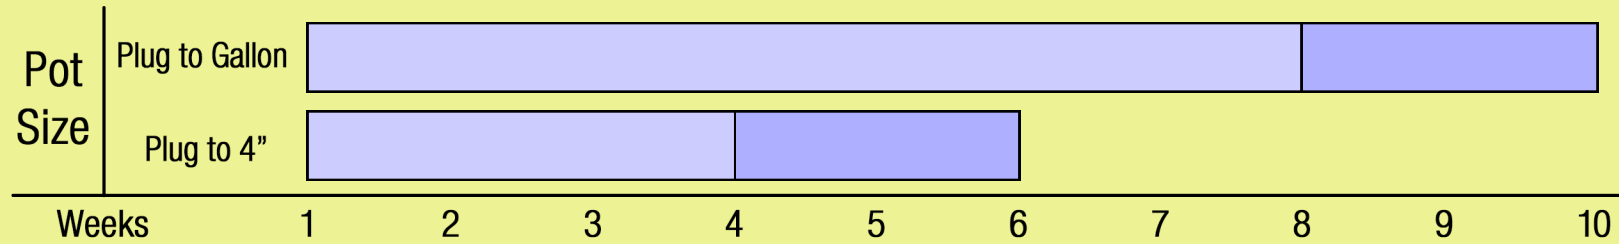

Growing Recipe

HEUCHERA SIRENS' SONG™ 'DARK NIGHT'

SIRENS' SONG™ SERIES

Approximate Finish Time From Liner

 = Minimum  = Maximum

pH: 5.5 - 6.5

Fertilization Recommendations: 100 - 150 PPM

EC: 0.6 - 0.9

Light Levels: Full sun to part shade

Water Requirements: Dry moderately between waterings

Hardiness Zones: 4 - 9

Possible Problems: Insect: Foliar nematodes may be a problem for gardens in susceptible areas. Watch for root weevils.