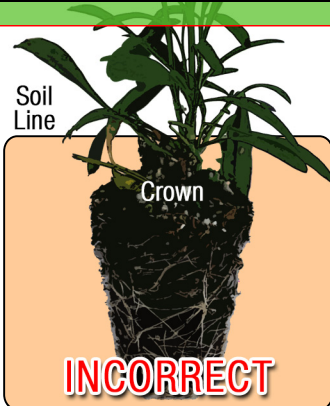

pH: 5.5 - 6.5

Fertilization Recommendations: 100 - 150 PPM

EC: 0.6 - 0.9

Light Levels: Full sun to part shade

Water Requirements: Dry moderately between waterings

Hardiness Zones: 4 - 9

Possible Problems: Insect: Foliar nematodes may be a problem for gardens in susceptible areas. Watch for root weevils.

Habit: Mounding

Diseases: Root rot may occur with excessive soil moisture. Powdery mildew, rust, and leaf spots may occur.

Day Length for Flowering: Day neutral