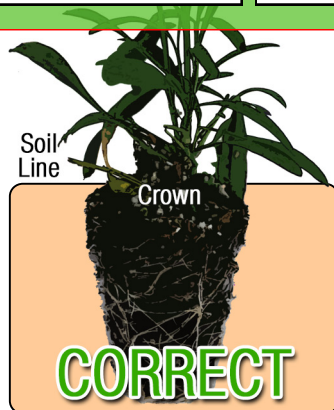

### Approximate Finish Time From Liner

 = Minimum  = Maximum

pH: 6.1 - 7.8

Fertilization Recommendations: 150 - 200 PPM

EC: 0.75 - 1.5

Light Levels: Full sun to part shade

Water Requirements: Provide frequent watering

Hardiness Zones: 7 - 10

Possible Problems: Insect: No major

Diseases: No major

Habit: Upright, mounding

Day Length for Flowering: Day neutral

Do NOT bury the crown of the plug

## Description

Soft ivory trumpets create the most elegant counterpoint for any garden. The silky appearance of each flower also adds texture to the landscape. Use this plant for the perfect neutral backdrop or blend with other vibrant colors of Phygelius COLORBURST™. The Phygelius COLORBURST™ series has a new growth habit that refrains from spreading and thrives in well drained soils in zones 7-10.