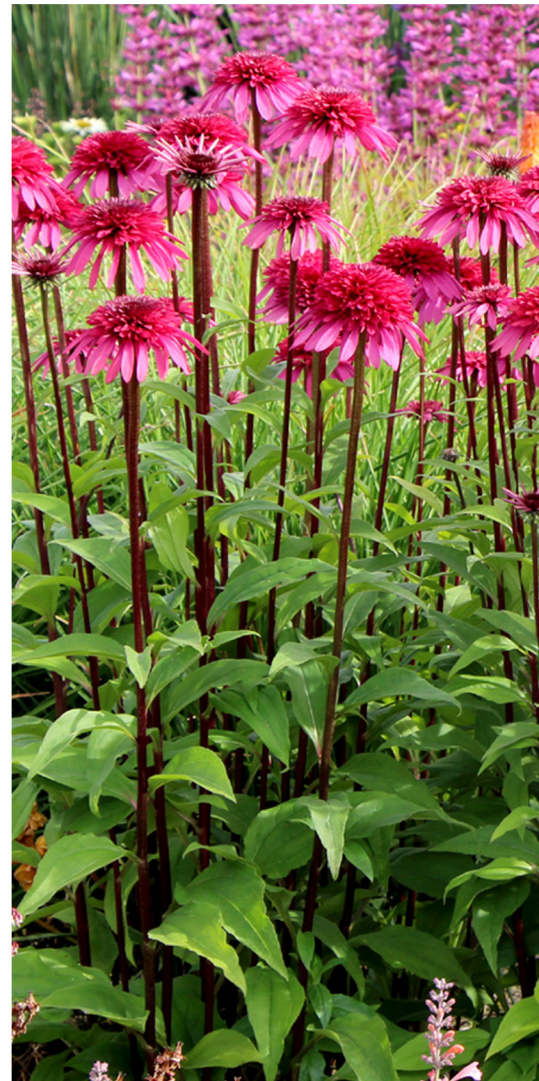

TERRA NOVA® Nurseries Introduction

ECHINACEA

SUPREME™ SERIES

SUPREME™ 'ELEGANCE'

- Double anemone type flower with deep rose red center surrounded by bright pink
- Upright habit, stately and elegant
- Foliage Height: 30" - Foliage Spread: 19" - Flower Height: 34"
- Zones 4-10 - Full sun