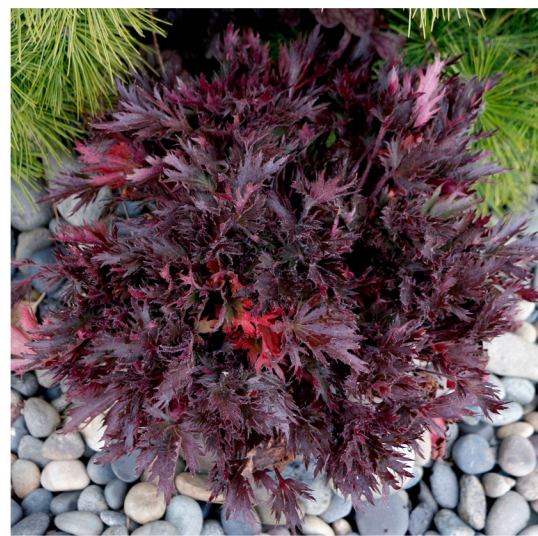

TERRA NOVA® Nurseries Introduction

HEUCHERA

FYRE WING™ SERIES

FYRE WING™ 'SPINEL'

- Distinctive and exciting new foliage
- Fuzzy, deeply cut purple-bronze leaves are stunning when covered in dew
- Very full appearance
- Excellent mixed container plant
- Multiple season color
- Foliage Height: 7" - Foliage Spread: 14" - Flower Height: 12"
- Zones 4-9 - Full sun to part shade