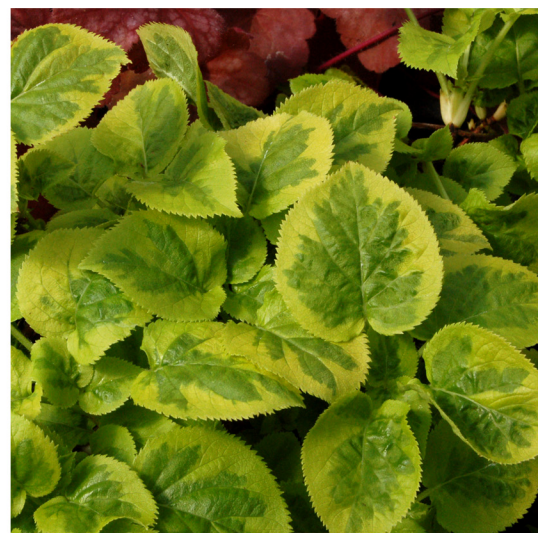

TERRA NOVA® Nurseries Presents

HYDRANGEA

'MIRRANDA'

- Dark green leaves display distinct, irregular yellow margins
- Variegation is stronger earlier in the season and becomes more distinct as the plant ages
- Forms flat topped clusters of sweetly fragrant white flowers
- Foliage Height: 10" - Foliage Spread: --" - Flower Height: --"
- Zones 5-9 - Part shade to shade