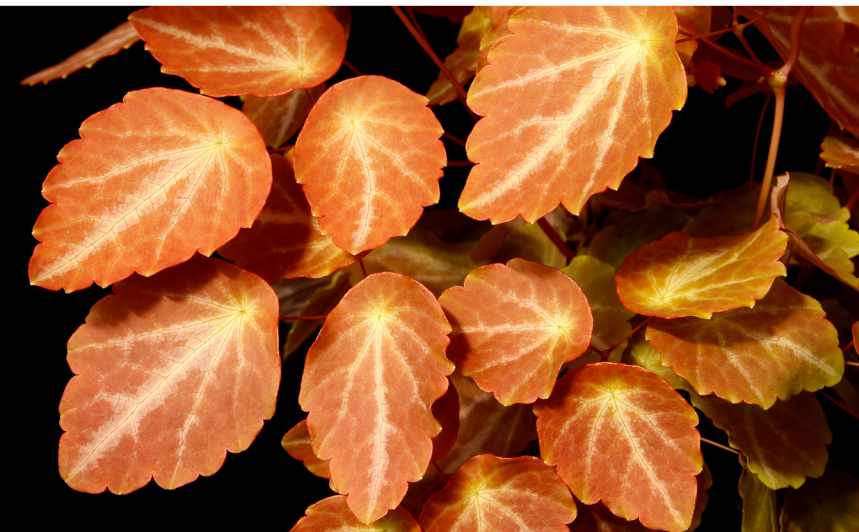

TERRA NOVA® Nurseries Introduction

THALICTRUM

NOVA® SERIES

NOVA® 'STAR'

- Spring peach and coral foliage
- Beautiful puffs of lavender flowers in spring and summer
- Delicate looking, yet hardy
- Easy to grow
- Foliage Height: 8" - Foliage Spread: 10" - Flower Height: 12"
- Zones 5-9 - Part shade to full shade